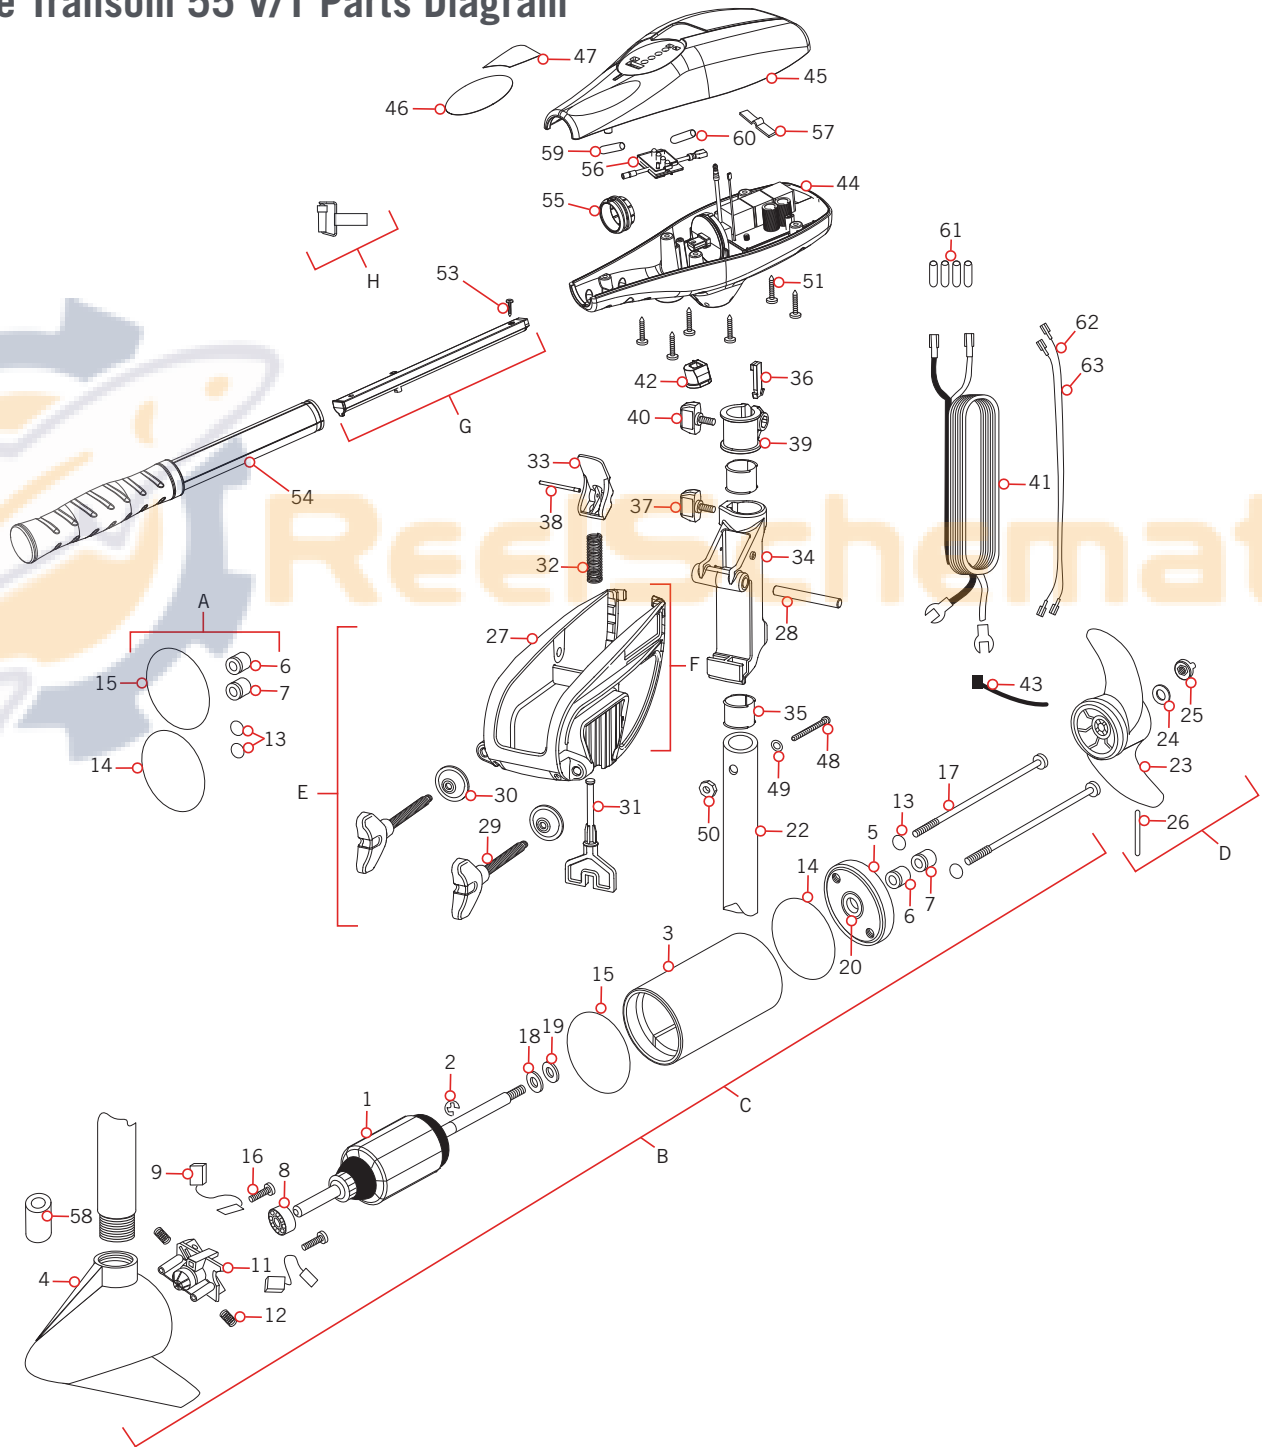

PARTS DIAGRAM & PARTS LIST

RIPTIDE TRANSM 55 V/T - 55 LBS THRUST - 12 VOLT - 36"/42" SHAFT

This page provides Minn Kota® WEEE compliance disassembly instructions. For more information about where you should dispose of your waste equipment for recycling and recovery and/or your European Union member state requirements, please contact your dealer or distributor from which your product was purchased. Tools required, but not limited to: flat head screw driver, Phillips screw driver, socket set, pliers, wire cutters.

› Riptide Transom 55 V/T Parts Diagram

PARTS DIAGRAM & PARTS LIST

› Riptide Transom 55 V/T Parts List

Assembly	Part #	Description	Quantity
A	2888460	SEAL AND O-RING KIT	1
B	2097078	MOTOR ASSEMBLY 12 V 3.62 SW 36"	1
C	2097093	MOTOR ASSEMBLY 12 V 3.62 SW 42"	1
D	1378170	PROPELLER KIT	1
E	2771816	BRACKET & HINGE ASSEMBLY	1
F	2771913	BRACKET ASSEMBLY	1
G	2990924	INNER HANDLE ASSEMBLY	1
H	2882726	BALL DETENT, RTNR SPRING ASM KIT	1
Item	Part #	Description	Quantity
1	2-100-117	ARMATURE ASSEMBLY 12V 3.62	1
2	788-015	RETAINING RING	1
3	2-200-301	HOUSING ASSEMBLY CENTER 3.62 SW	1
4	421-336	BRUSH END HOUSING ASSEMBLY 3.62	1
5	2-400-337	PLAIN END HOUSING ASSEMBLY 3.62	1
6	880-003	SEAL	1
7	880-006	SEAL W/SHIELD	1
8	140-010	BALL BEARING	1
9	188-036	BRUSH ASSEMBLY	2
11	738-036	BRUSH PLATE W/HOLDER 3.62	1
12	975-040	TORSION SPRING	2
13	701-008	O-RING — THRU BOLT	2
14	701-081	O-RING	1
15	337-036	GASKET	1
16	830-007	SCREW — SELF THREAD #8-32	2
17	830-042	THRU BOLT #10-32 X 8.83	2
18	990-067	WASHER — STEEL THRUST	1
19	990-070	WASHER — NYLATRON	1
20	144-049	FLANGE BEARING (SERVICE ONLY)	1
22	2002021	36" COMPOSITE TUBE	1
	2002022	42" COMPOSITE TUBE	1
23	2091170	PROPELLER 3.62 HUB DIA	1
24	2151726	WASHER — 5/16 STD SS	1
25	2198400	ZINC ANODE	1
26	2092600	DRIVE PIN	1
27	✘	BRACKET	1
28	2060511	HINGE PIN	1
29	✘	SCREW — CLAMP	2